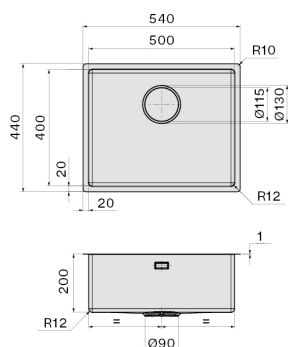

Iroko wood chopping board 330
x 436 x 20 mm

KACL.992

Polyethylene chopping board
330 x 420 x 18 mm

KACL.993

HPL chopping board 280 x 420 x
18 mm

TECHNICAL FEATURES

Installation type

Flush/Topmount

Dimensions

Cabinet 60 cm

Finishing

AISI 304 18/10 Scotch Brite
stainless steel

Type of control

None

PACKAGING:WEIGHTS AND VOLUMES

Gross weight

8.56 kg

Net weight

4.62 kg

Volumes

0.08 m³

Packaging size

Length

615 mm

Height

245 mm

Depth

500 mm

CONSUMPTION AND CONNECTION FEATURES ENERGY CLASS

Cut-out size / Flushmount