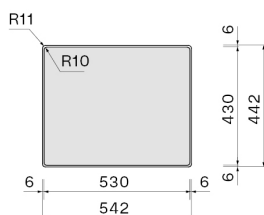

Iroko wood chopping board 330
x 436 x 20 mm

KACL.992

Polyethylene chopping board
330 x 420 x 18 mm

KACL.993

HPL chopping board 280 x 420 x
18 mm

TECHNICAL FEATURES

Installation type

Flush/Topmount

Dimensions

Cabinet 60 cm

Finishing

AISI 304 18/10 Scotch Brite
stainless steel

Type of control

None

PACKAGING:WEIGHTS AND VOLUMES

Gross weight

8.56 kg

Net weight

4.62 kg

Volumes

0.08 m³

Packaging size

Length

615 mm

Height

245 mm

Depth

500 mm

CONSUMPTION AND CONNECTION FEATURES ENERGY CLASS

Cut-out size / Flushmount