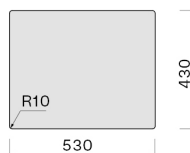

Iroko wood chopping board 330
x 436 x 20 mm

KACL.992

Polyethylene chopping board
330 x 420 x 18 mm

KACL.993

HPL chopping board 280 x 420 x
18 mm

TECHNICAL FEATURES

Installation type

Flush/Topmount

Dimensions

Cabinet 60 cm

Finishing

AISI 304 18/10 Scotch Brite
stainless steel

Type of control

None

PACKAGING:WEIGHTS AND VOLUMES

Gross weight

8.56 kg

Net weight

4.62 kg

Volumes

0.08 m³

Packaging size

Length

615 mm

Height

245 mm

Depth

500 mm

CONSUMPTION AND CONNECTION FEATURES ENERGY CLASS

Cut-out size / Flushmount